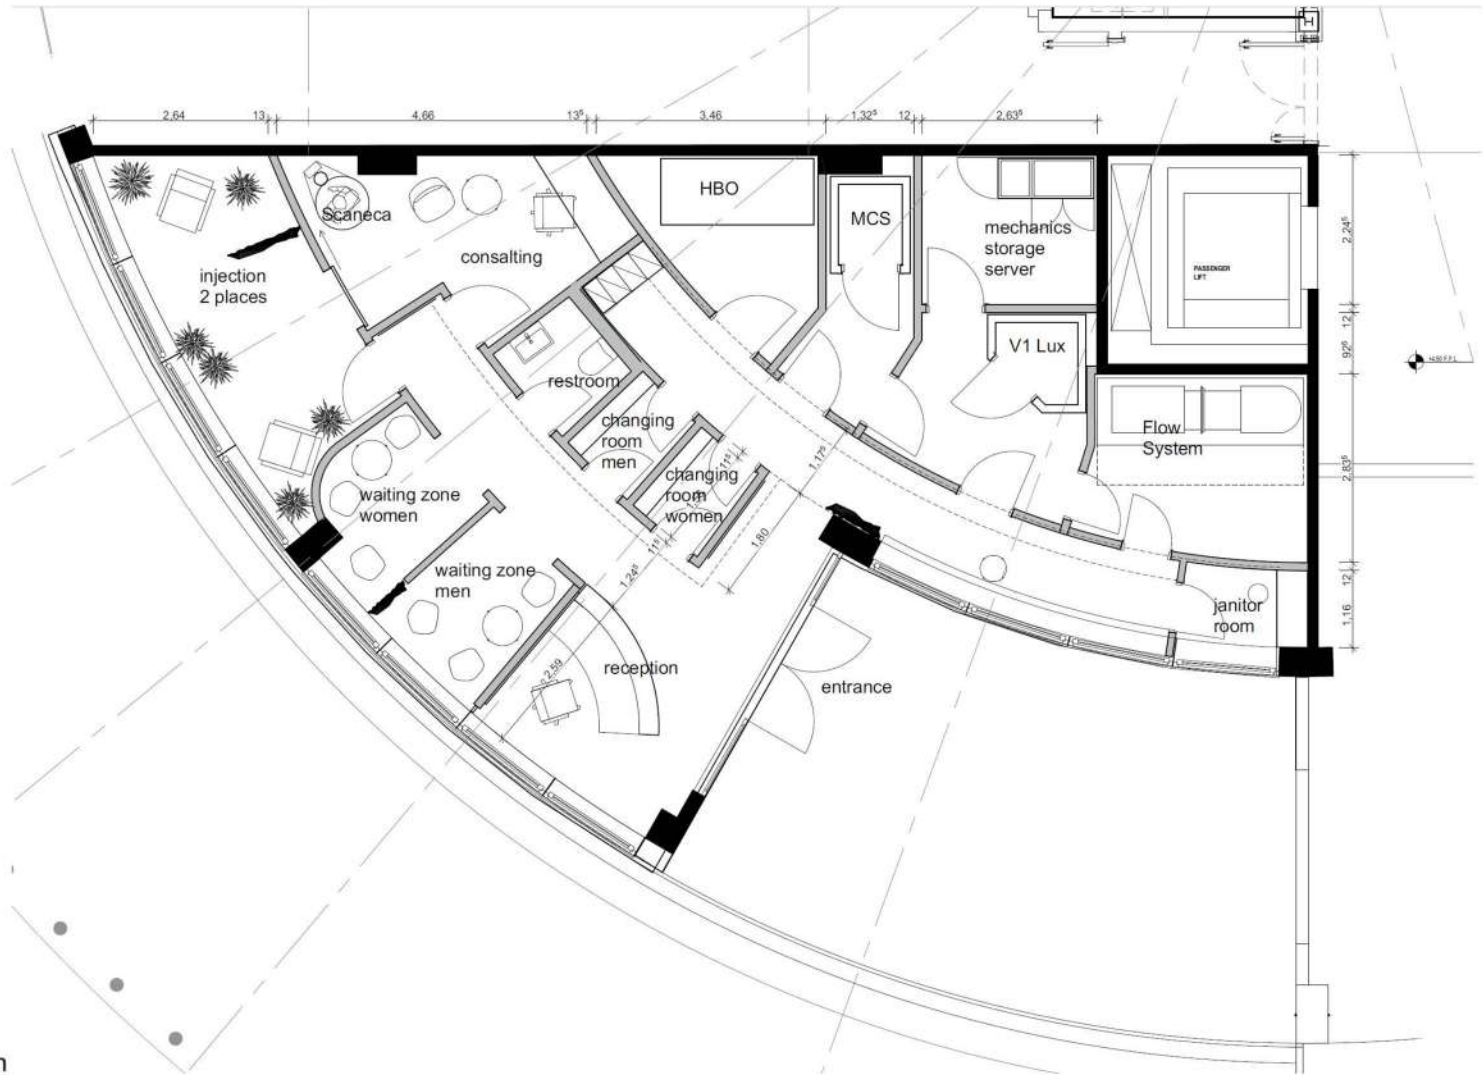

Tec-Spa Module is variable in set-up and scale: from space-saving Tokio Solution to Mega Projects for real luxury or a larger audience.

vario Vaultz V2

single Vaultz V1

Flow System

Imagine you enter a groundbreaking M.C.S. Experience Tunnel followed by cryo-experience at  $-166\text{ }^{\circ}\text{C}$  in the largest cryochamber of the world.  
Contrast therapy at its finest.