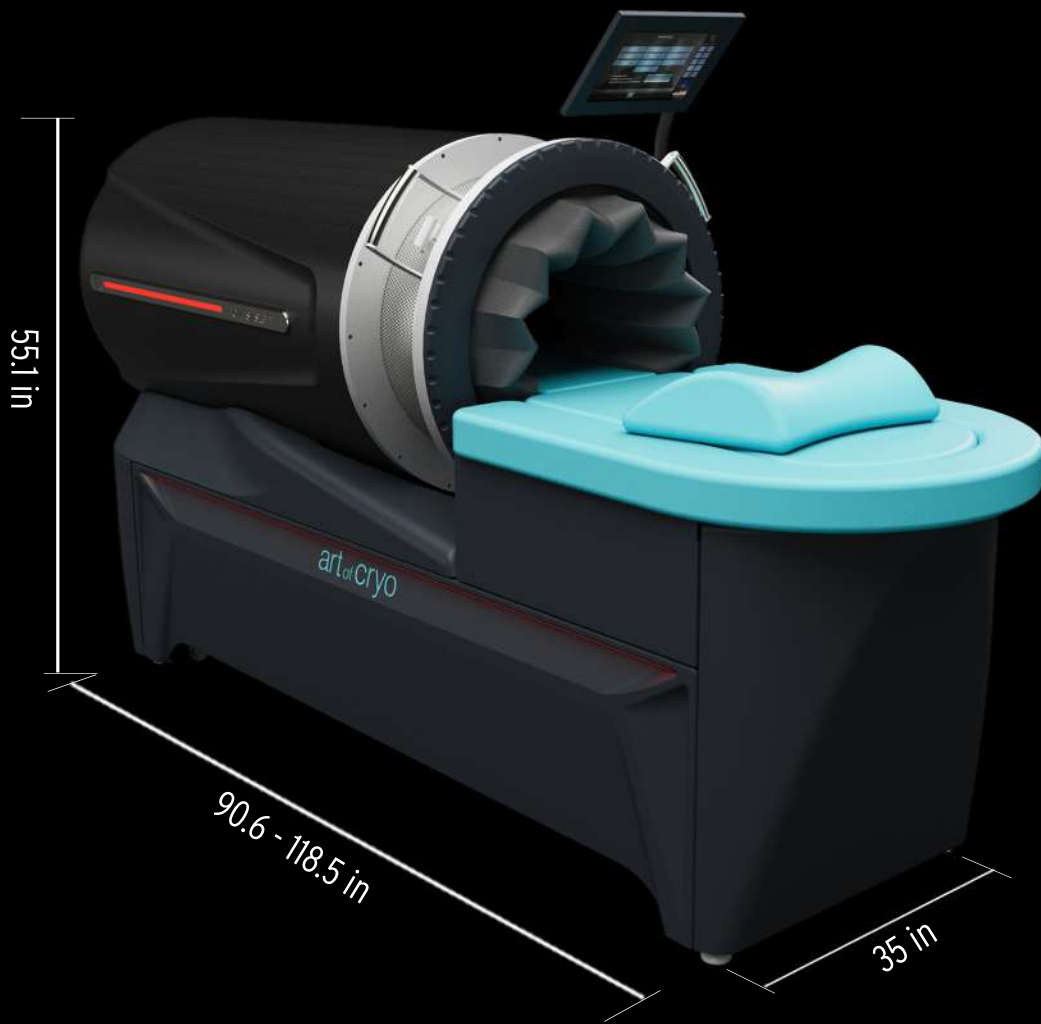

Technical Characteristics	Flow System
Corpus	Motorized
Width	90.6 - 118.5 in
Height	55.1 in
Depth	35 in
Weight	463 lb
ALTERNATING DEEP FLOW TECHNOLOGY	
Mains Voltage	115 V / 60 Hz
Power Consumption	2.2 kW
Current Intake	9A
Pressure Range	-120 / +40 mbar
Entry Comfort	Taxi Boarding Take-off
Closing Mechanism	Formula 1 style
Adjustable Backrest	Yes, complete
Stretching Module	Yes, optional
Stainless Steel LED Inlay	Indicate status
Control panel	Tablet