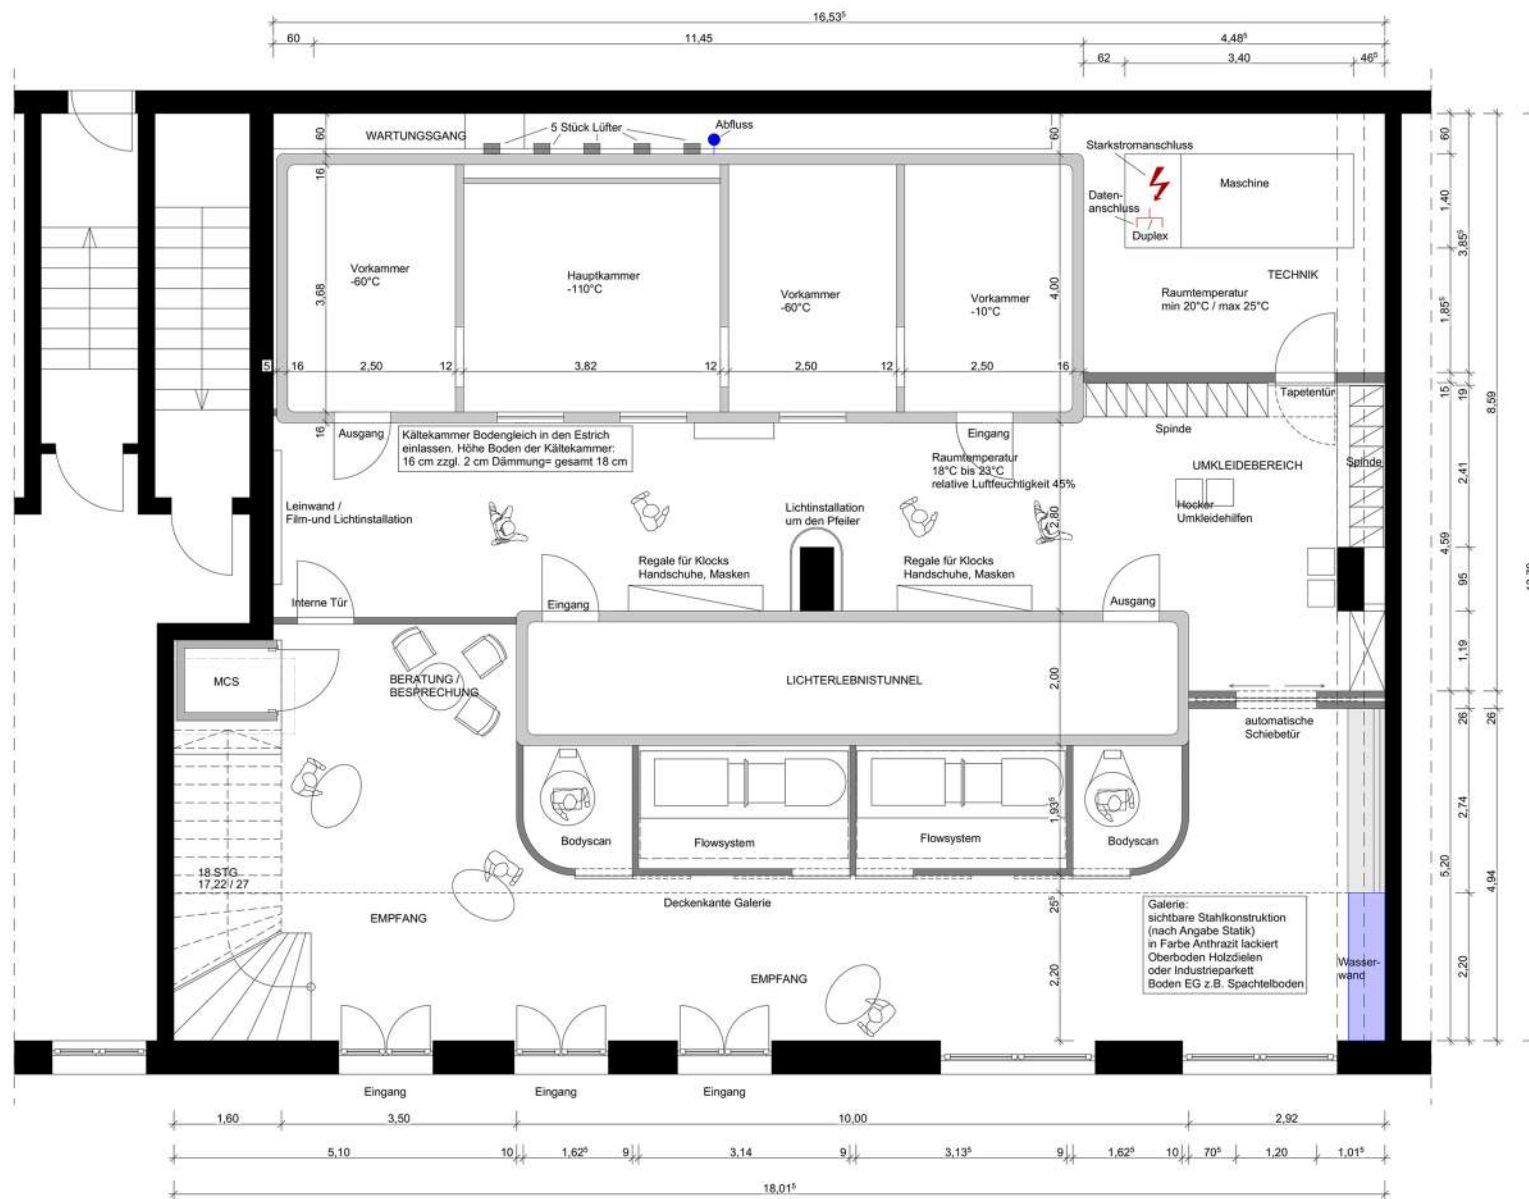

Projekt: Cryofactory
Madeira Savoy

Bauherr: Remedicool
Art of Cryo

Planinhalt: GRUNDRISS
ERDGESCHOSS

Blattgröße Din A 2
M= 1:50

Datum 03.07.2023
geändert 05.07.2023, 10.07.2023

Alle Maße sind am Bau zu prüfen!

INNENARCHITEKTUR
KONZEPTE FÜR MENSCH + RAUM

Von-Quadt-Straße 34
51069 Köln
info@lotos-innenarchitektur.de
www.lotos-innenarchitektur.de

art of cryo